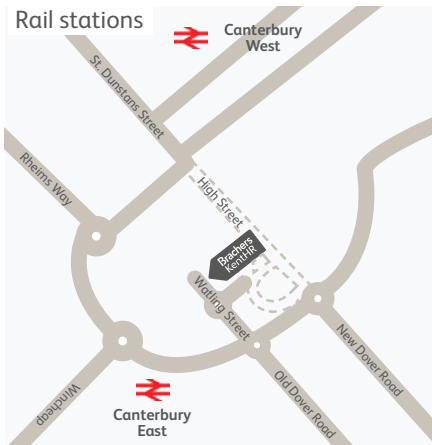

Office location

Rail stations

Nearest car parks

Both Whitefriars and Watling Street car parks are located across the road from our offices. Castle Street car park is a short five-minute walk away.

Upon arrival at Brachers and Kent HR's office, please ring the Brachers doorbell and wait for a member of our team to answer and open the front door for you. Once inside the building, make your way to the first floor and ring the bell.