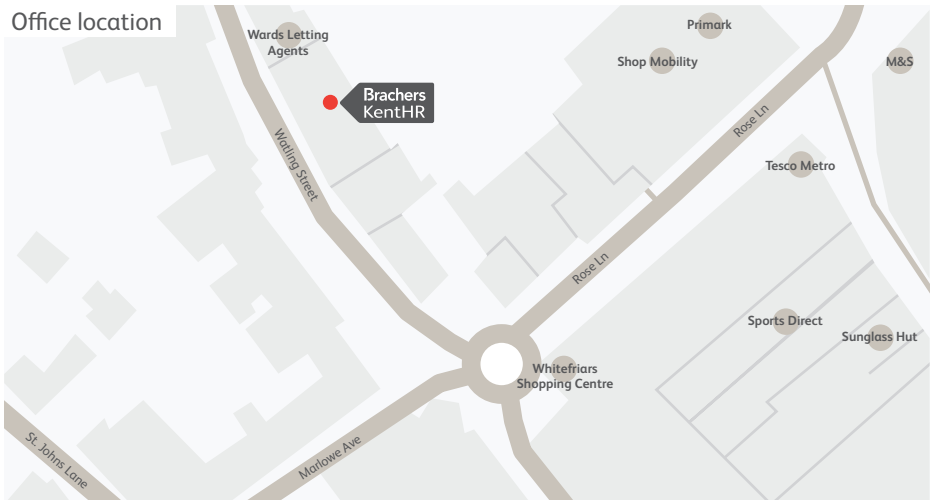

Office location

Rail stations

Nearest car parks

Both Whitefriars and Watling Street car parks are located across the road from our offices. Castle Street car park is a short five-minute walk away.

Upon arrival at Brachers and Kent HR's office, please ring the Brachers doorbell and wait for a member of our team to answer and open the front door for you. Once inside the building, make your way to the first floor and ring the bell.